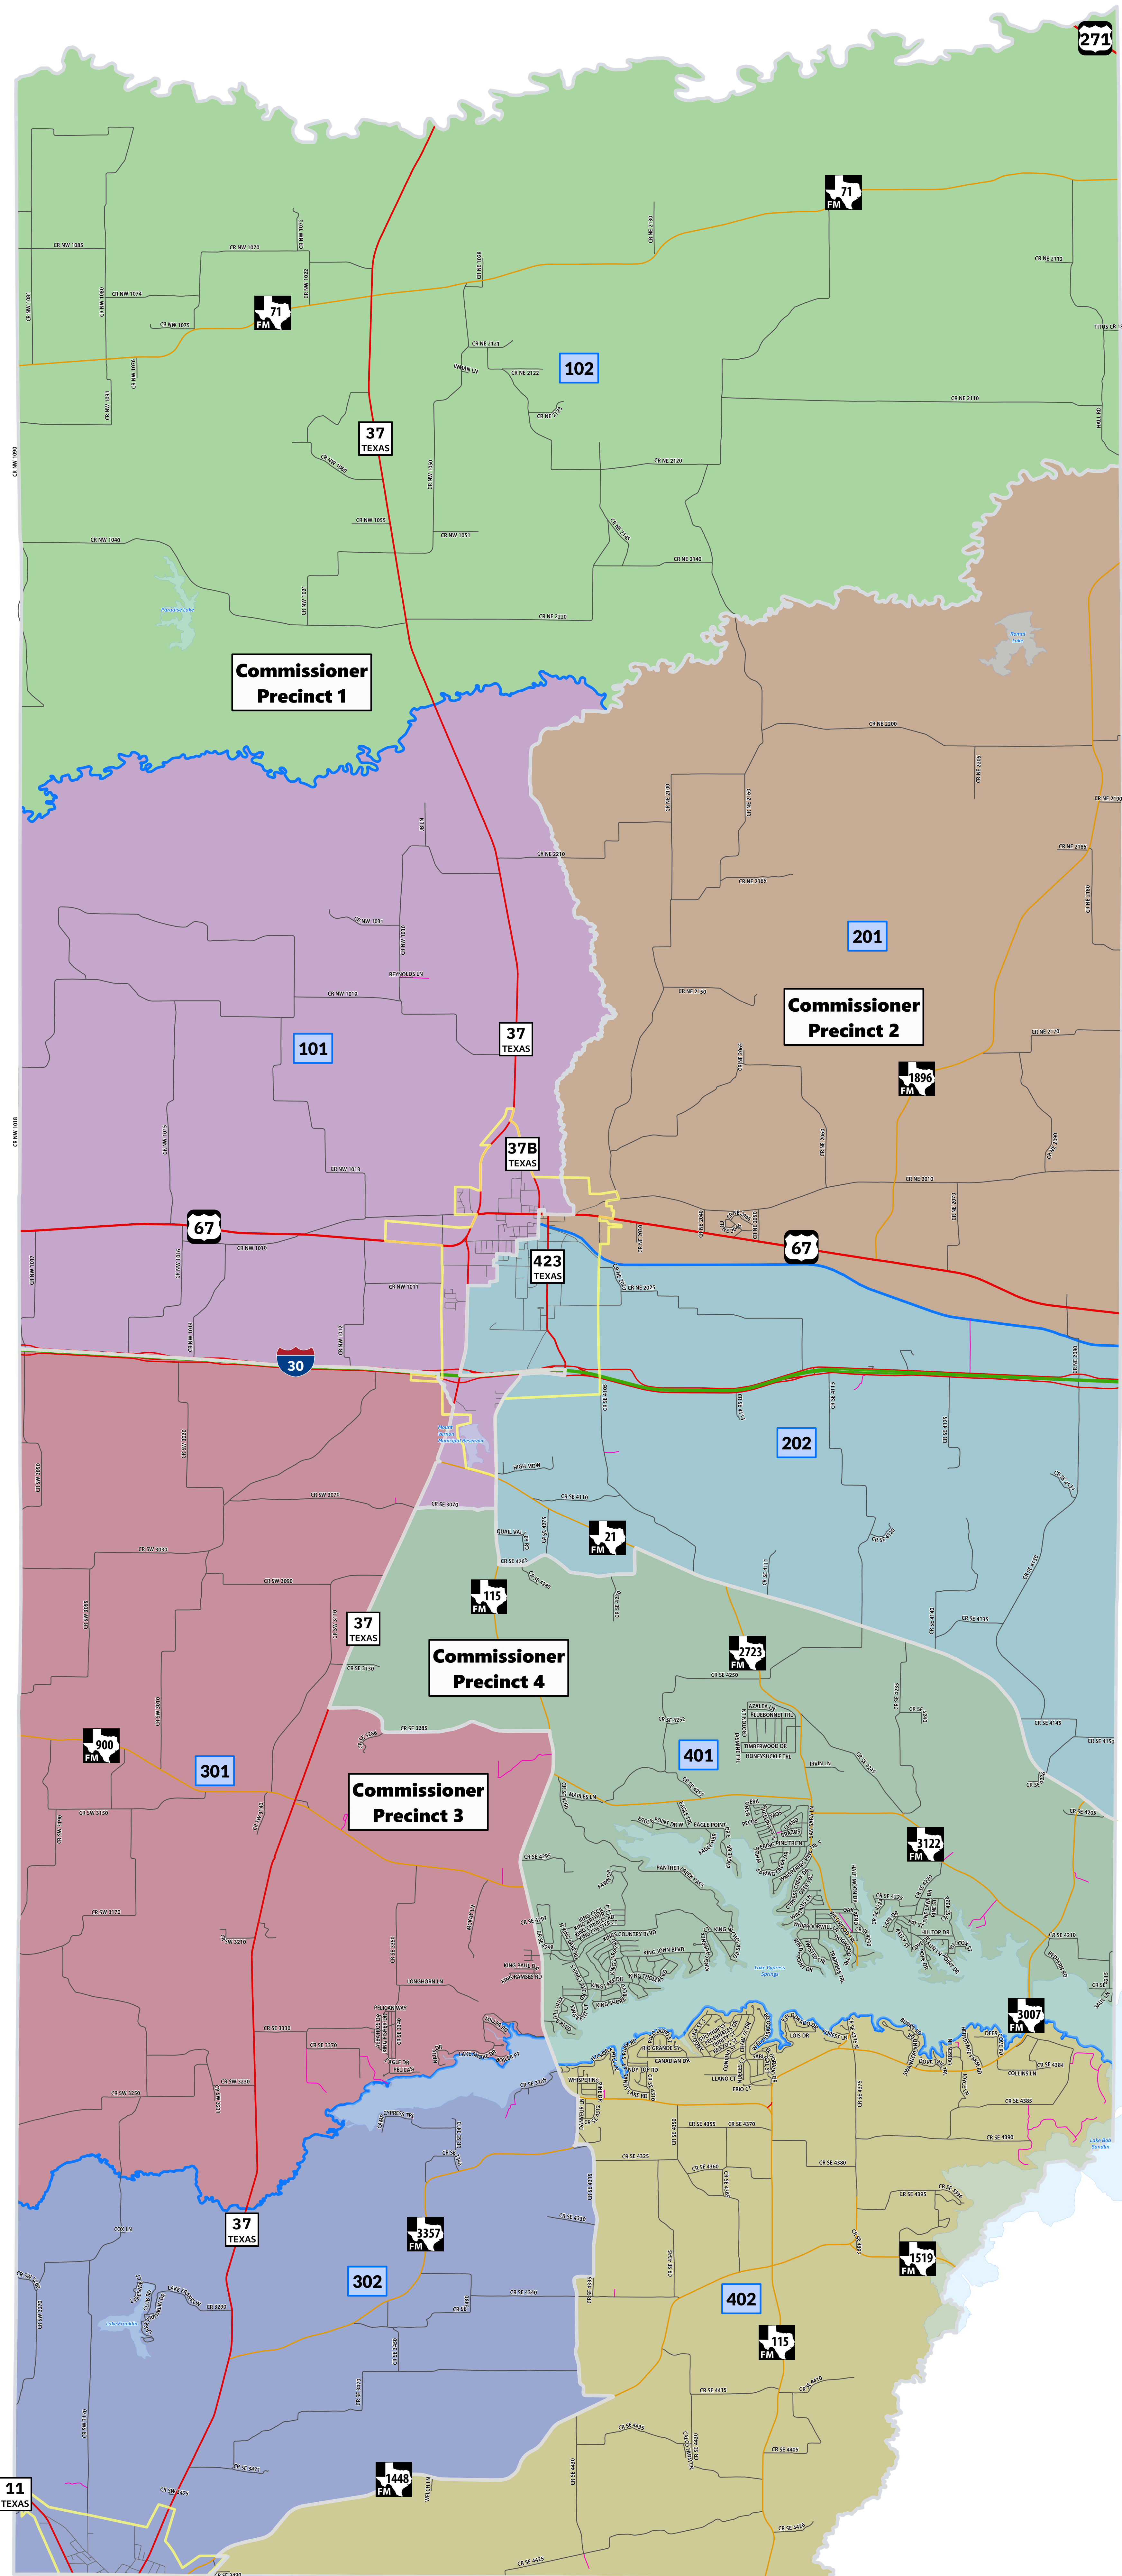

# Franklin County Voting Precincts

- Interstate Highway
  - US Highway
  - State Highway
  - Frontage Road
  - Ramp
  - Turnaround
  - Farm to Market Road
  - County Road
  - City Street
  - Private Road
  - Lakes & Ponds
  - Commissioner Precincts
  - City
- | Voting Precincts |     |
|------------------|-----|
|                  | 101 |
|                  | 102 |
|                  | 201 |
|                  | 202 |
|                  | 301 |
|                  | 302 |
|                  | 401 |
|                  | 402 |